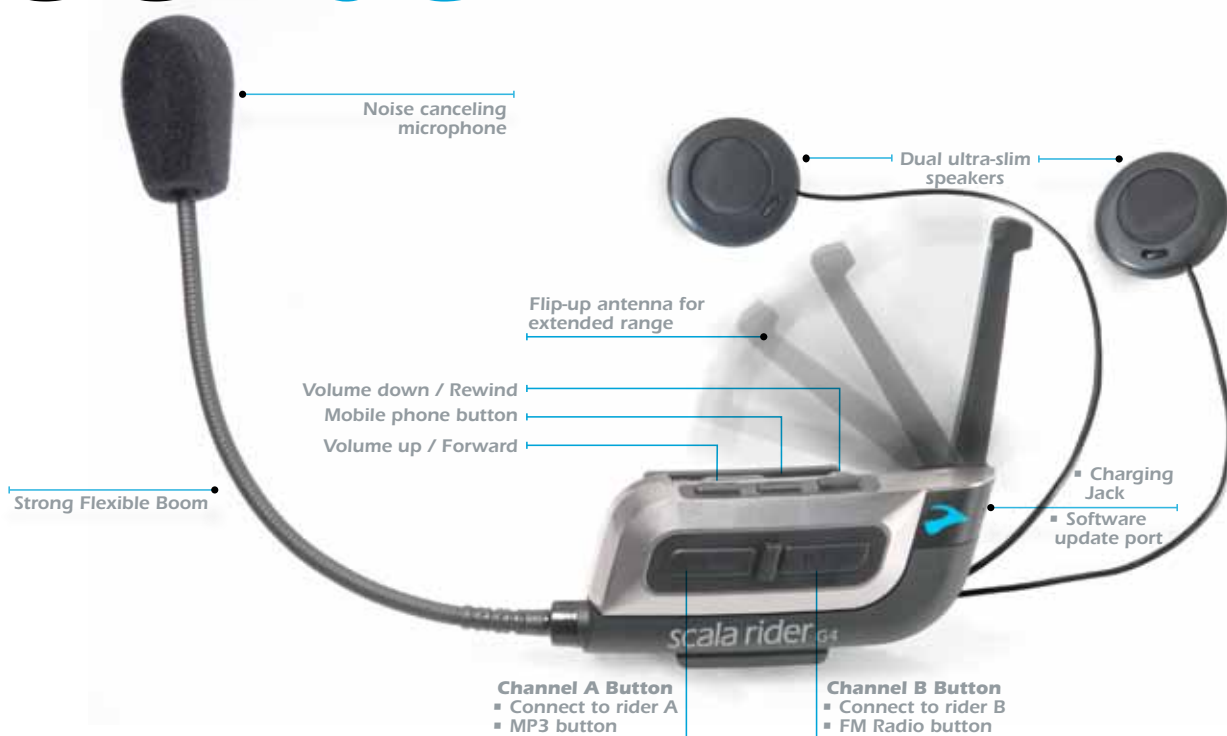

scala rider® G4 PowerSet

Up to 1 mile/1.6 km⁽¹⁾ Bike-to-Bike intercom with flip-up antenna for extended range

4-Way intercom conference mode between 2 bikers and their passengers or between 3 separate bikers (Full Duplex)

Make / Receive / Reject calls either by voice command or at the push of a button

- Handsfree profile
- A2DP/AVRCP profile for wireless stereo from iPhone™ or other smartphones
- Conference mode between outside caller, driver and passenger

Future-proof technology with updatable Software⁽²⁾ (USB cable for PC included, also serves as charging cable)

- Receive in-the-ear GPS navigation voice instructions (requires headset profile)
- Compatible with most major Bluetooth GPS devices
- GPS voice instructions override music, FM Radio and Intercom calls

1. Built-in FM Radio with RDS:
2. 6 station presets with auto scan
   - RDS for automatic selection of the strongest signal
   - Radio on time: 8-10 hours
   - Automatic radio muting for incoming calls

Connect wirelessly to A2DP / AVRCP enabled MP3 players for stereo music (Cable option also provided)

Multilingual in-the-ear status announcements for easy operation

AGC Automatically self-adjusts speaker volume according to driving speed and ambient noise level. Customizable sensitivity levels for enhanced experience

PLC Packet Loss Concealment: Real-Time compensation of audio losses in challenging environments

VOX Voice-control for receiving / rejecting incoming mobile or intercom calls. Customizable sensitivity levels for enhanced experience.

DSP Digital Signal Processing Technology for advanced functionality

VPM Volume Per Mode: Volume is set and saved at different levels for each audio function

Dual ultra-slim speakers for tight helmets

13 HRS Up to 13 hours talk-time/ 1 week stand-by (recharging from any regular outlet or USB connection)

- 110/240V 50/60Hz Universal Travel Charger
- Battery type: Rechargeable Li-Polymer

IP67 Waterproof and dustproof – certified to meet IP67 standards

CE FC IC Bluetooth®

Bluetooth® version 2.1, class 1

1. Results may vary according to terrain. Reduced operational range when connected to earlier scala rider models
2. Requires PC running Windows® XP™, Vista™ or Windows 7

Click-to-Link™

Start a spontaneous intercom conversation on-the-fly with other G4 users nearby