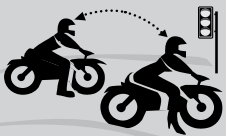

Start a spontaneous intercom conversation on-the-fly with other G4 users nearby

1. Results may vary according to terrain. Reduced operational range when connected to earlier scala rider models
2. Requires PC running Windows® XP™, Vista™ or Windows 7