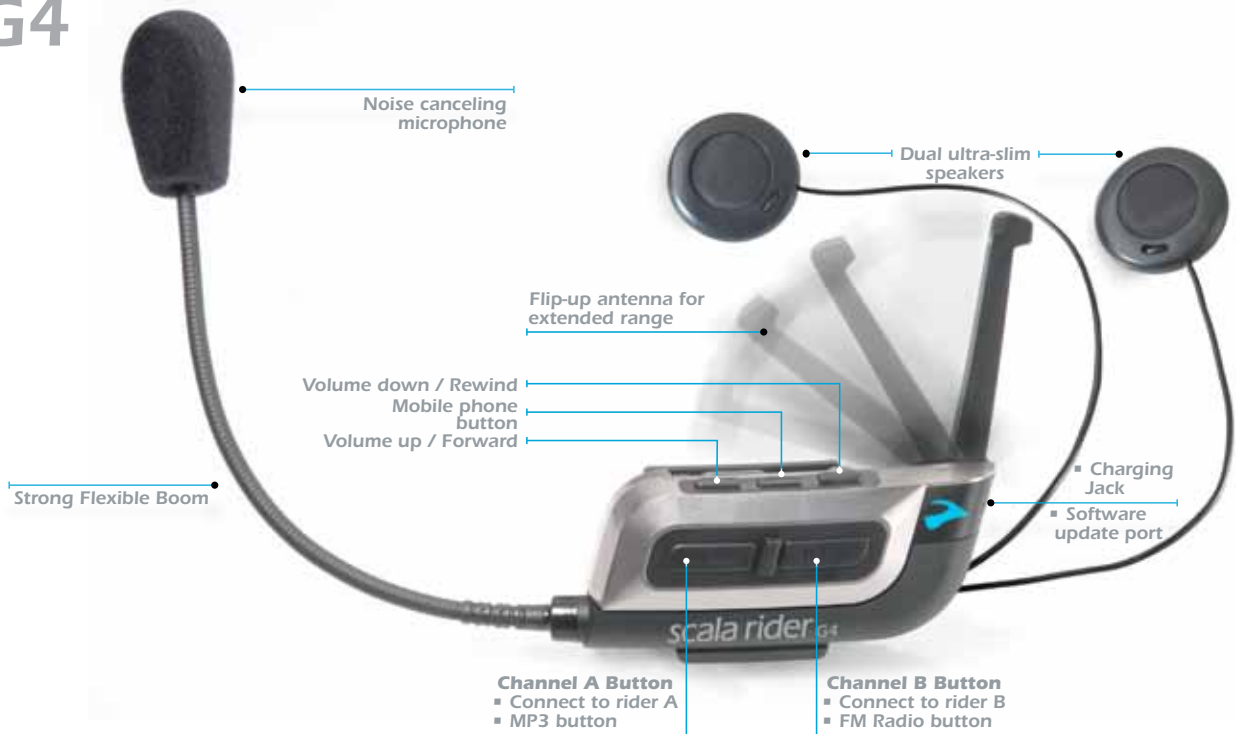

scala rider®

G4

Up to 1 mile/1.6 km⁽¹⁾ Bike-to-Bike intercom with flip-up antenna for extended range

4-Way intercom conference mode between 2 bikers and their passengers or between 3 separate bikers (Full Duplex)

Make / Receive / Reject calls either by voice command or at the push of a button

- Handsfree profile
- A2DP/AVRCP profile for wireless stereo from iPhone™ or other smartphones
- Conference mode between outside caller, driver and passenger

Future-proof technology with updatable Software⁽²⁾ (USB cable for PC included, also serves as charging cable)

- Receive in-the-ear GPS navigation voice instructions (requires headset profile)
- Compatible with most major Bluetooth GPS devices
- GPS voice instructions override music, FM Radio and Intercom calls

Built-in FM Radio with RDS:

- 6 station presets with auto scan
- RDS for automatic selection of the strongest signal
- Radio on time: 8-10 hours
- Automatic radio muting for incoming calls

Connect wirelessly to A2DP / AVRCP enabled MP3 players for stereo music (Cable option also provided)

Multilingual in-the-ear status announcements for easy operation

Automatically self-adjusts speaker volume according to driving speed and ambient noise level. Customizable sensitivity levels for enhanced experience

Packet Loss Concealment: Real-Time compensation of audio losses in challenging environments

Voice-control for receiving / rejecting incoming mobile or intercom calls. Customizable sensitivity levels for enhanced experience.

Digital Signal Processing Technology for advanced functionality

Volume Per Mode: Volume is set and saved at different levels for each audio function

Dual ultra-slim speakers for tight helmets

Up to 13 hours talk-time/ 1 week stand-by (recharging from any regular outlet or USB connection)

- 110/240V 50/60Hz Universal Travel Charger
- Battery type: Rechargeable Li-Polymer

Waterproof and dustproof – certified to meet IP67 standards

CE FC IC Bluetooth®

Bluetooth® version 2.1, class 1

Click-to-Link™

Start a spontaneous intercom conversation on-the-fly with other G4 users nearby

1. Results may vary according to terrain. Reduced operational range when connected to earlier scala rider models
2. Requires PC running Windows® XP™, Vista™ or Windows 7